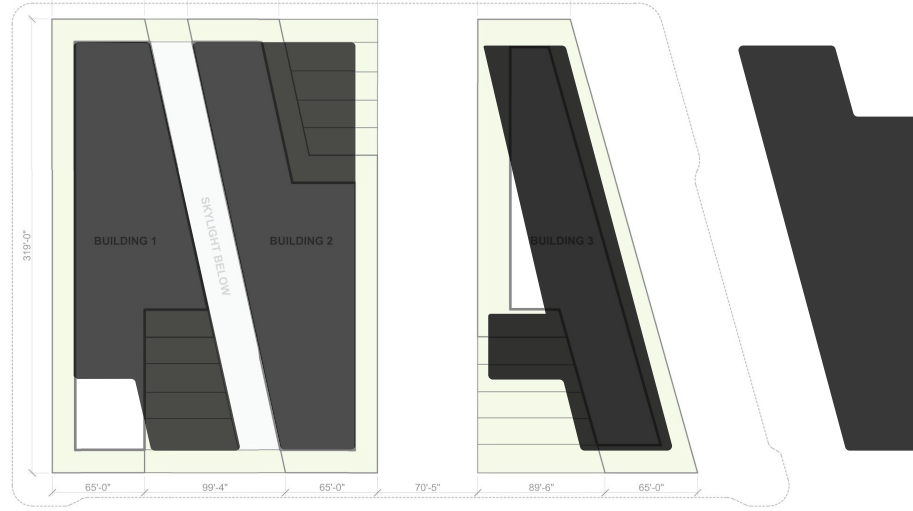

NAVIGATION \ PARK

WEST

NAV

MID

NAV

EAST

NAV